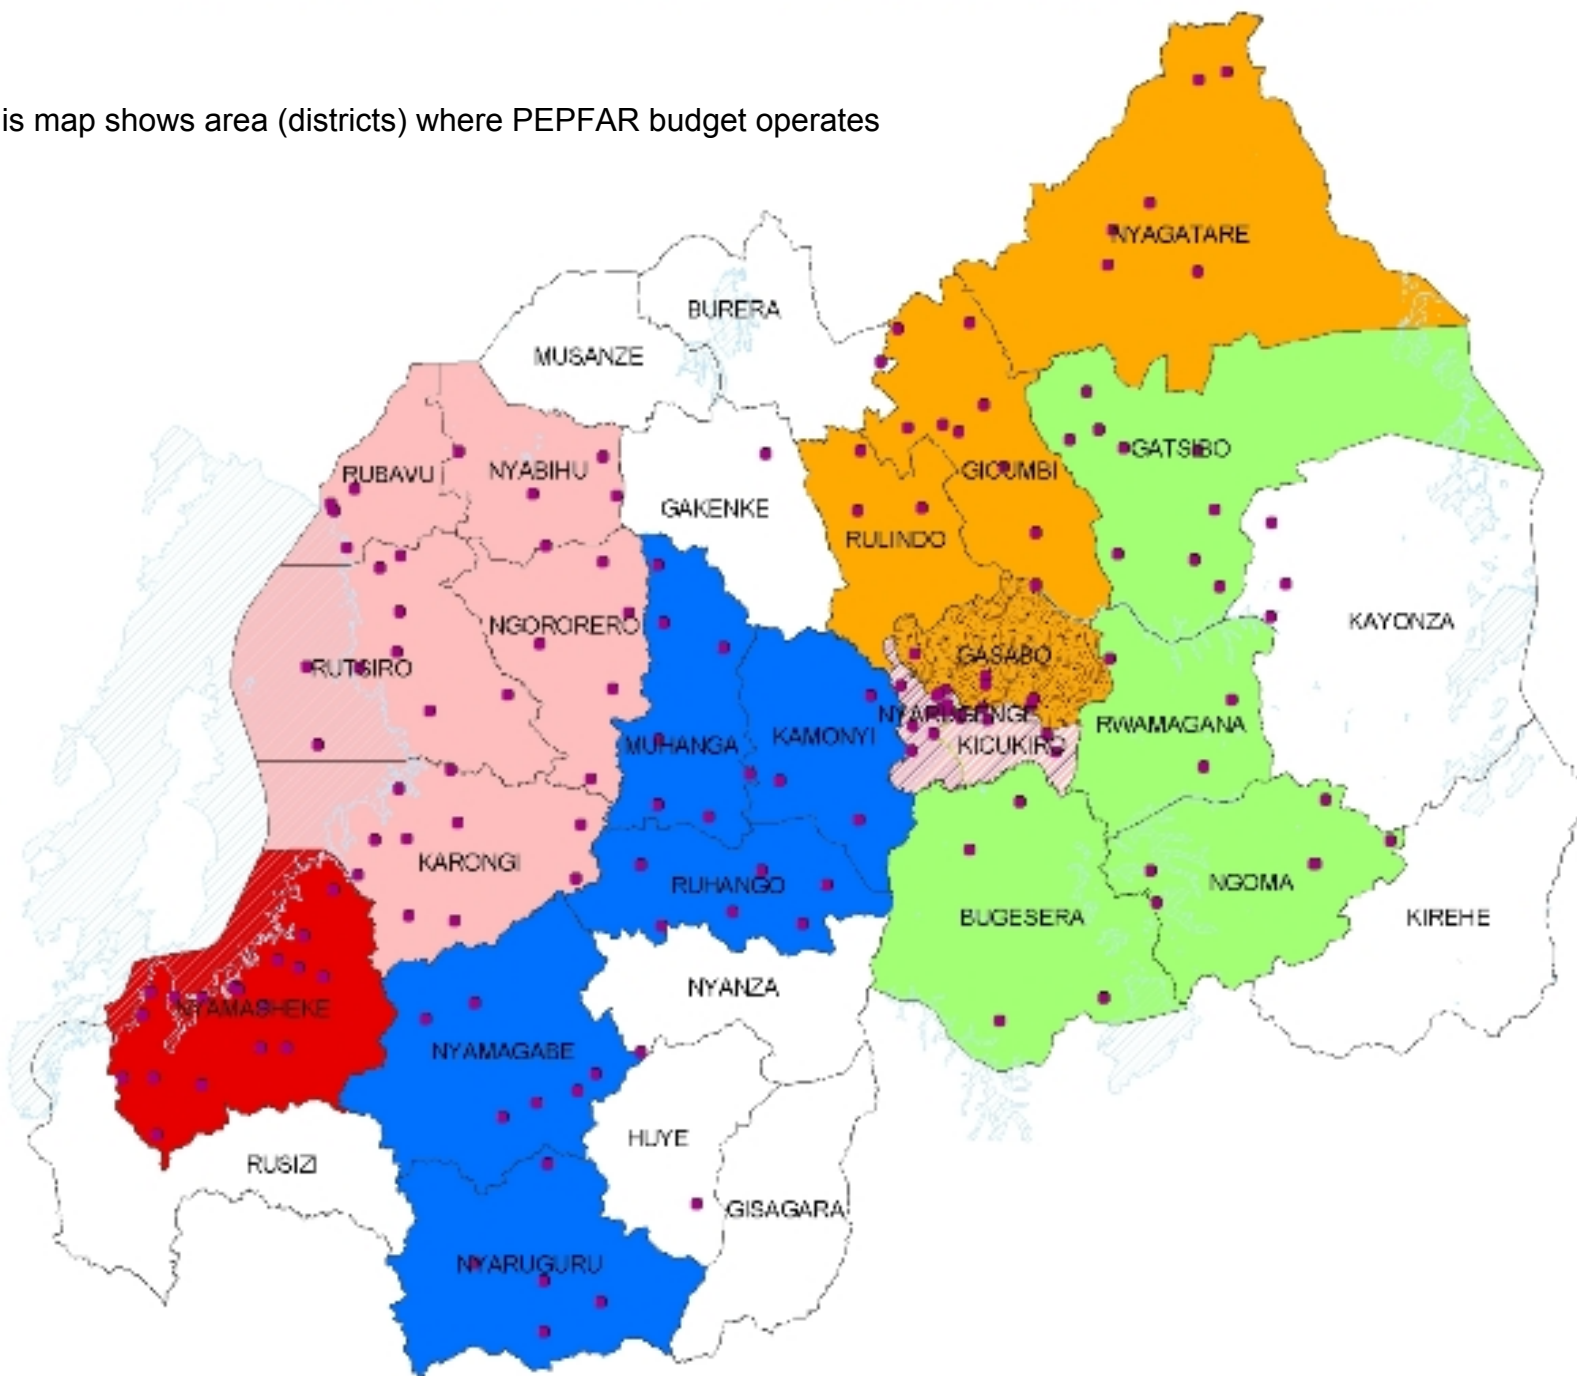

PEPFAR ART SUPPORTED DISTRICTS, APR09

This map shows area (districts) where PEPFAR budget operates

District	Global Partner	# Sites Supported
KIRINYIKA	USAID	4
KUBENGA *	CRS-AIDS RELIEF	1
GASABO	ICAP & IH	6
GATSIBO	EGPAF - ABC	9
GICUMBI	IH - ABC	9
HEHO *	ICAP	1
KAMONYI	FHI	5
KARONGI	ICAP - UNHCR	10
KAYONZA	EGPAF	3
KICUKIRO	EGPAF, FHI & ICAP	5
KIRURUKA	FHI	7
NGOMA	EGPAF	6
NYABIHU	ICAP	6
NYABIHU	ICAP	4
NYAGATARE	IH	6
NYAMAGABE	FHI	6
NYAMAGABE	CRS-AIDS RELIEF	10
NYAMATA *	FHI	1
NYARUGURU	EGPAF, FHI & ICAP	10
NYARUGURU	FHI	5
RUBAVU	ICAP	6
RUBAVU	FHI	6
RULINDO	IH	4
RUTSIRI	ICAP	8
RWAMAGANA	USAID	4
Total		151

* One site supported in District

Legend:

PEPFAR ART Coverage

- ART Sites
- Not Supported
- CRS-AIDS Relief
- EGPAF
- FHI-HCSP
- ICAP
- IH-HCSP
- IH-ICAP
- ICAP, EGPAF & FHI
- Lakes
- District Boundaries