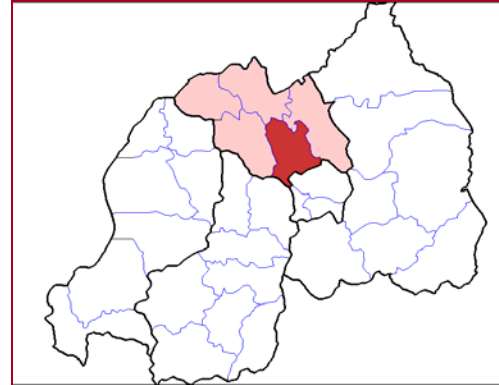

Rulindo

Province: North
Capital: Tare
Sectors: Base, Burega, Bushoki, Buyoga, Cyinzuzi, Cyungo, Kinihira, Kisaro, Masoro, Mbogo, Murambi, Ngoma, Ntarabana, Rukozo, Rusiga, Shyorongi and Tumba.

→ *Rwanda's Districts*