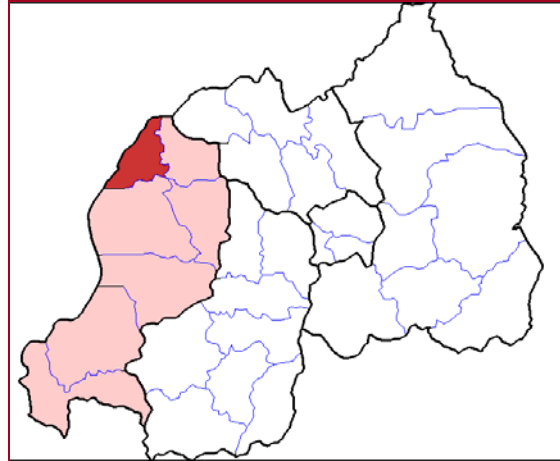

Rubavu

Province: West
Capital: Gisenyi
Sectors: Bugeshi, Busasamana, Cyanzarwe, Gisenyi, Kanama, Kanzenze, Mudende, Nyakiliba, Nyamyumba, Nyundo, Rubavu and Rugerero

→ *Rwanda's Districts*

Ongoing Projects

HEALTH

→ [Access to Clinical and Community Maternal, Neonatal and Women's Health Services \(ACCESS\)](#)

JHPIEGO

→ [Prevention of Mother to Child Transmission of HIV \(NPI\)](#)

mothers2mothers (m2m)

→ [OVC Track 1 – Support for OVCs Affected by HIV/AIDS](#)