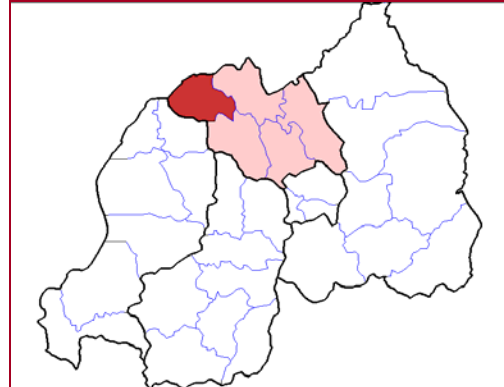

Musanze

Province: North
Capital: Ruhengeri
Sectors: Busogo, Cyuve, Gacaca, Gashaki, Gataraga, Kimonyi, Kinigi, Muhoza, Muko, Musanze, Nkotsi, Nyange, Remera, Rwaza and Shingiro

→ *Rwanda's Districts*

Ongoing Projects