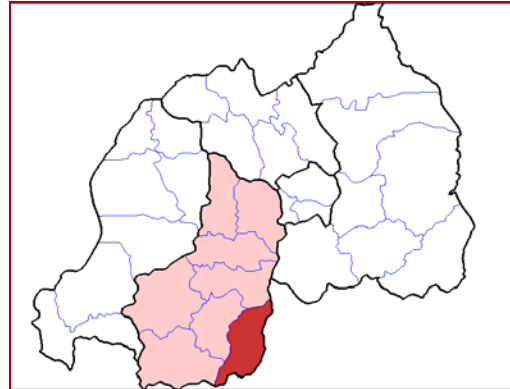

Huye

Province: South
Capital: Butare
Sectors: Gishamvu, Karama, Kigoma, Kinazi, Maraba, Mbazi, Mukura, Ngoma, Ruhashya, Huye, Rusatira, Rwantiro, Simbi and Tumba

→ *Rwanda's Districts*

Ongoing Projects

HEALTH

- **OVC Track 1 – Support for OVCs Affected by HIV/AIDS**
Catholic Relief Services (CRS)
- **Behavior Change and Social Marketing (BCSM)**
Population Services International (PSI)
- **Prevention of Mother to Child Transmission of HIV (NPI)**
mothers2mothers (m2m)
- **Sustaining Partnerships to Enhance Rural Enterprise and Agribusiness Development (SPREAD) Project**
Texas Agricultural Experiment Station (TAES)
- **Access to Clinical and Community Maternal, Neonatal and Women's Health Services (ACCESS)**
JHPIEGO
- **ABY Track 1 – HIV/AIDS Prevention through Abstinence and Healthy Choices for Youth**
Catholic Relief Services (CRS)
- **Support to the Rwandan Medical Training Initiative**
University of Colorado

ECONOMIC GROWTH

- **Title II Food Aid (CRS):** Catholic Relief Services (CRS)

DEMOCRACY AND GOVERNANCE

- **Rwanda Youth Project:** Education Development Center (EDC), Inc.