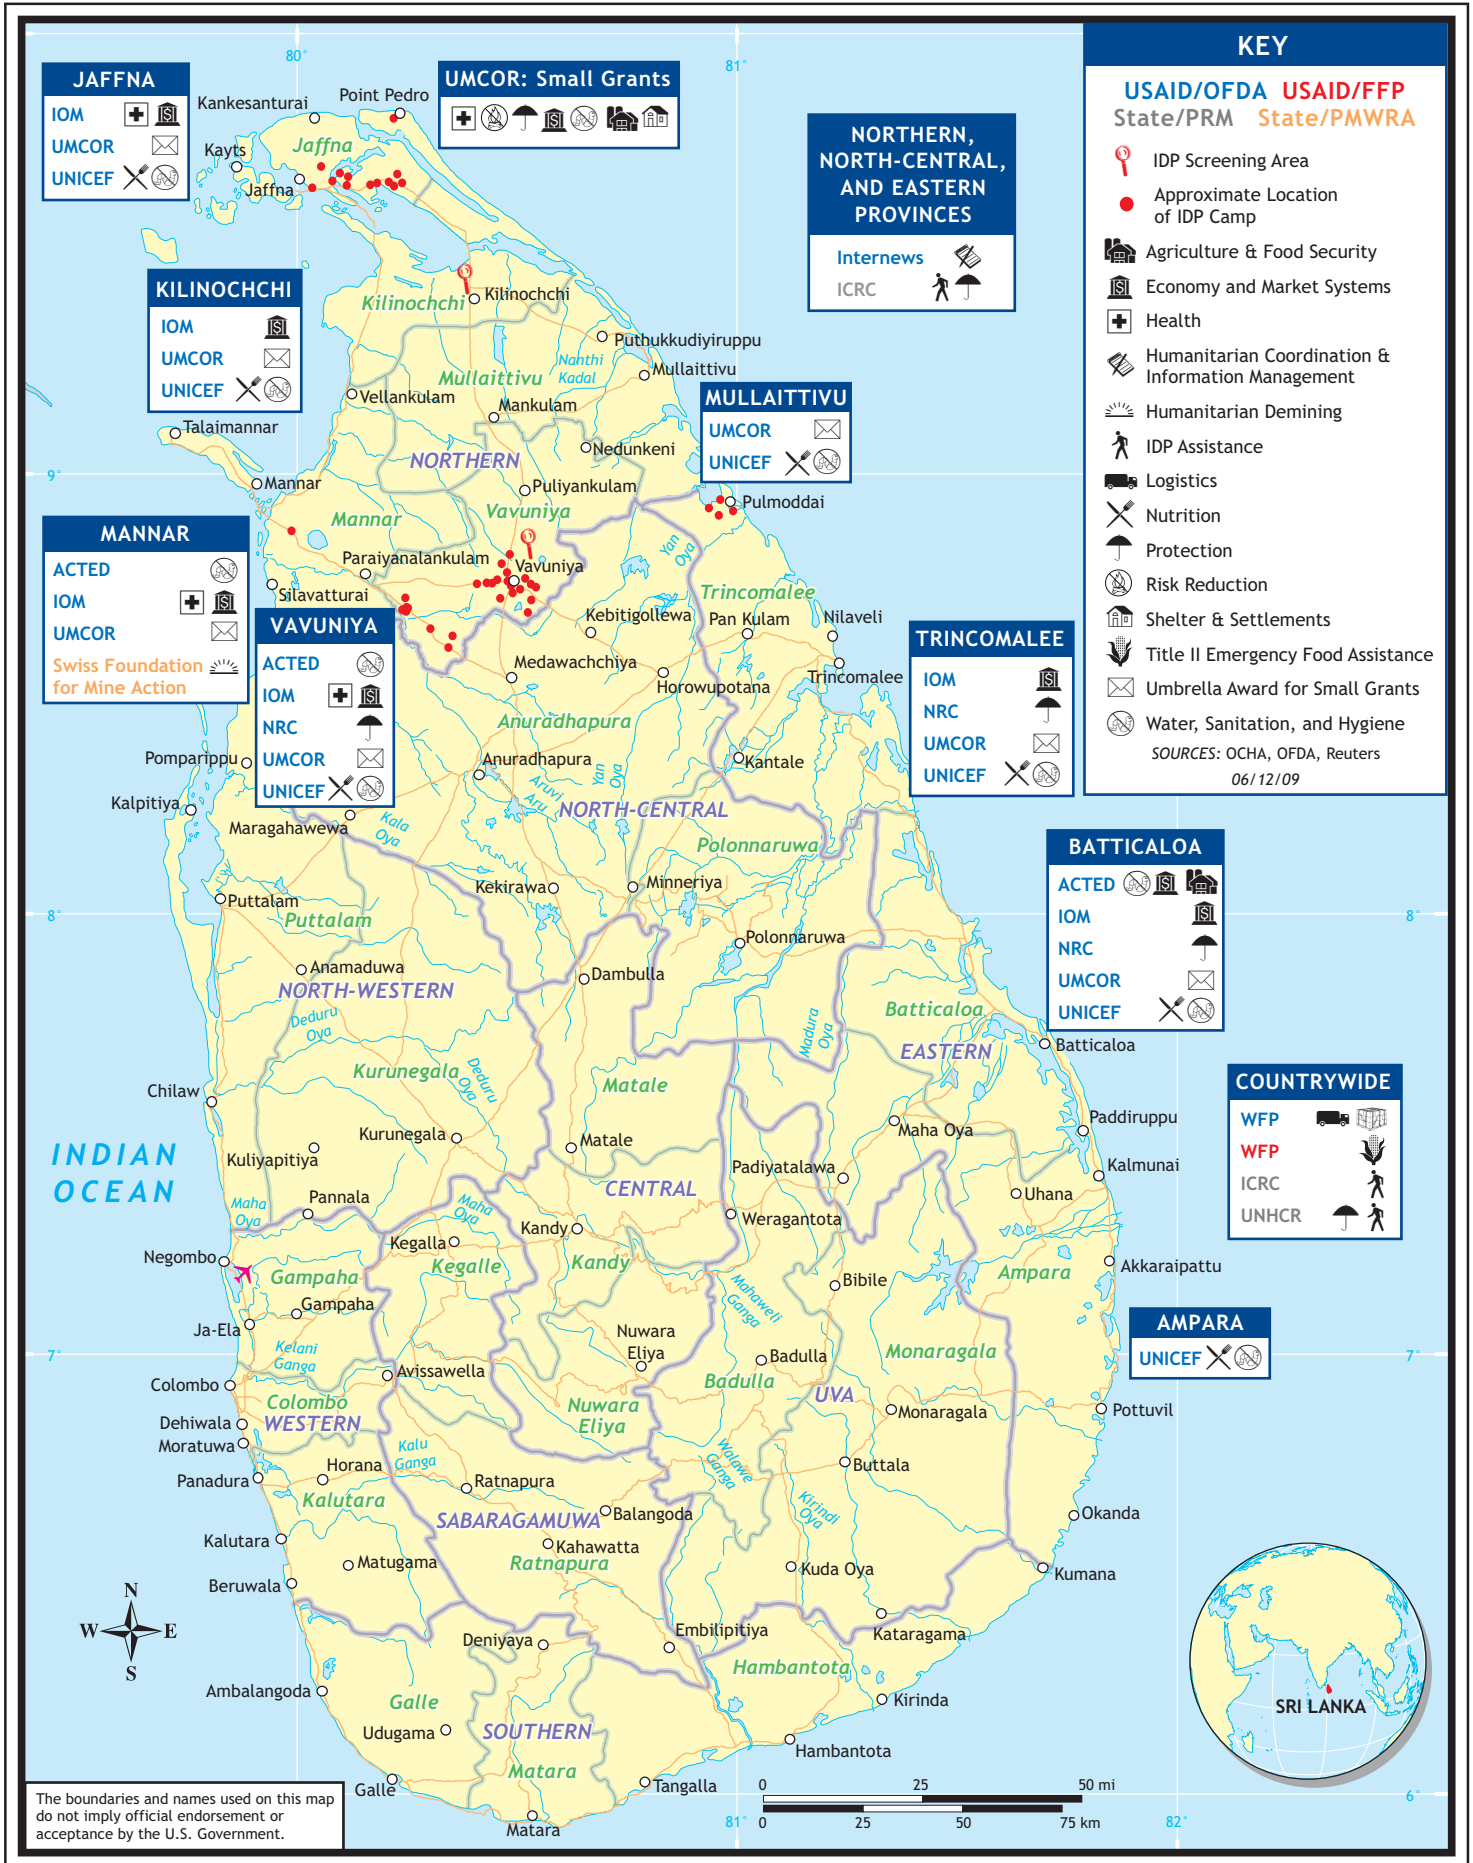

USAID
FROM THE AMERICAN PEOPLE

USG HUMANITARIAN ASSISTANCE TO SRI LANKA FOR THE COMPLEX EMERGENCY

The boundaries and names used on this map do not imply official endorsement or acceptance by the U.S. Government.