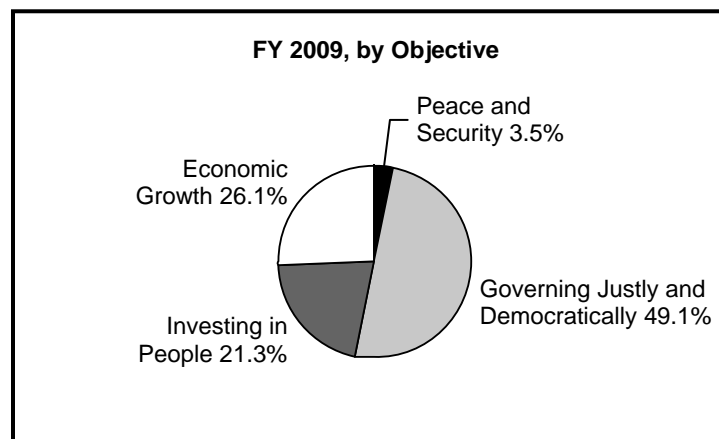

		FY 2008 Total	FY 2009 Total	FY 2010 Estimate	FY 2011 Request
TOTAL		22.868	20.053	31.150	30.310
USAID	Development Assistance	2.120	-	-	-
	Global Health and Child Survival	0.500	-	-	-
	Public Law 480 (Food Aid)	6.948	7.850	12.000	12.000
USAID and State	Economic Support Fund	12.399	11.000	18.000	16.210
State	International Military Education and Training	0.401	0.453	0.400	0.400
	Global Health and Child Survival	0.500	0.500	0.500	0.500
	International Narcotics Control and Law Enforcement	-	0.250	0.250	1.200